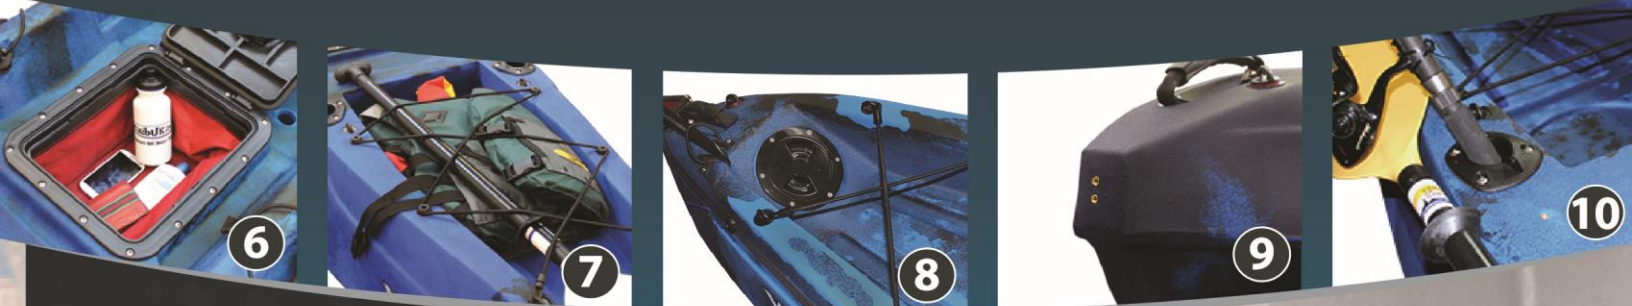

X-Caliber

Ready for the most stable and dry ride you'll ever experience in a sit-on-top kayak? The X-Caliber was meticulously designed with a unique hull shape that will enable even the most water-fearing kayakers to feel comfortable. Take your kayaking mini-me on your adventures with the included gator seat and enjoy family time like never before!

Optional Features

-  Rudder Kit
-  4" Round Hatch Hull Access
-  5 Gal. Live Bait Bucket With Pump Kit
-  Trolling Motor Mount
-  X-Wing Sliding Console

Recreational

1. Bow & Stern Handles
2. Gator Hatch
3. Adjustable Footrest
4. Molded Cup Holder
5. Side Carry Handles/
Paddle Holders
6. Rectangular Hatch with Bag
7. Rear Bungee Storage
8. Optional Hull Access
9. Rudder Inserts

Fish & Dive

- Including Recreational features
10. Rear Rod Holders (2x)

Hull Transducer Area For Fish Finder

Big Storage

Extra Seating

Fish Finder