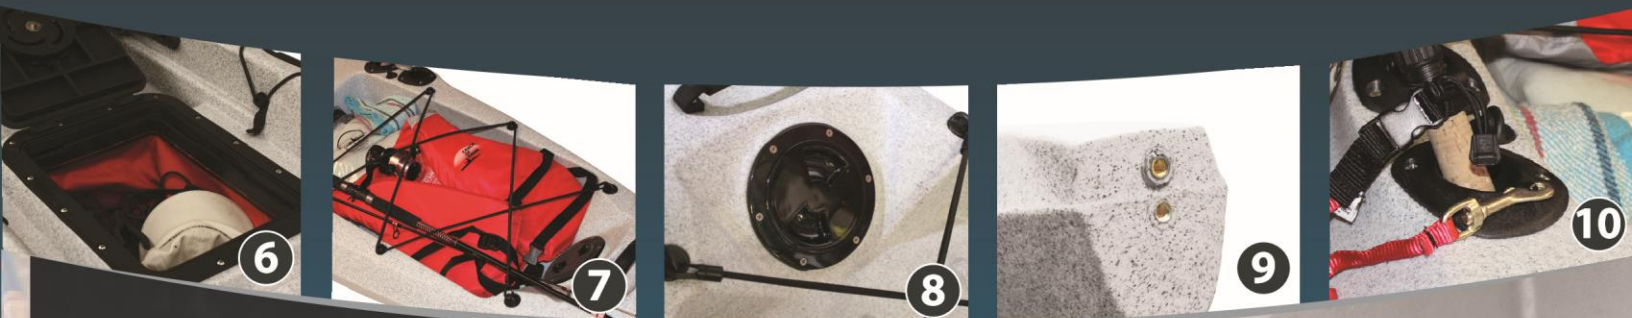

Malibu Kayaks

X-13

Length	Width	Depth	Weight	Max. Capacity
13' 10" (422 cm)	29" (74 cm)	11.5" (29 cm)	60 lbs (27 kg)	450 lbs (204 kg)

X-13

Seeking performance with a plethora of fishing possibilities? The X-13 is your kayak. This 13' cross-performance kayak is designed for speed yet has plenty of storage space – including 2 rear rod holders – for those lengthy fishing trips.

Optional Features

Rudder Kit

4" Round Hull Access

5 Gal. Live Bait Bucket With Pump Kit

X-Wing Sliding Console

Recreational

- 1. Bow & Stern Handles
- 2. Gator Hatch
- 3. Adjustable Footrest
- 4. Molded Cup Holder
- 5. Side Carry Handles/
Paddle Holders
- 6. Rectangular Hatch with Bag
- 7. Rear Bungee Storage
- 8. Optional Hull Access
- 9. Rudder Inserts

Fish & Dive

- Including Recreational features
- 10. Rear Rod Holders (2x)

Hull Transducer Area For Fish Finder

Big Storage

Extra Seating

Fish Finder

Speed