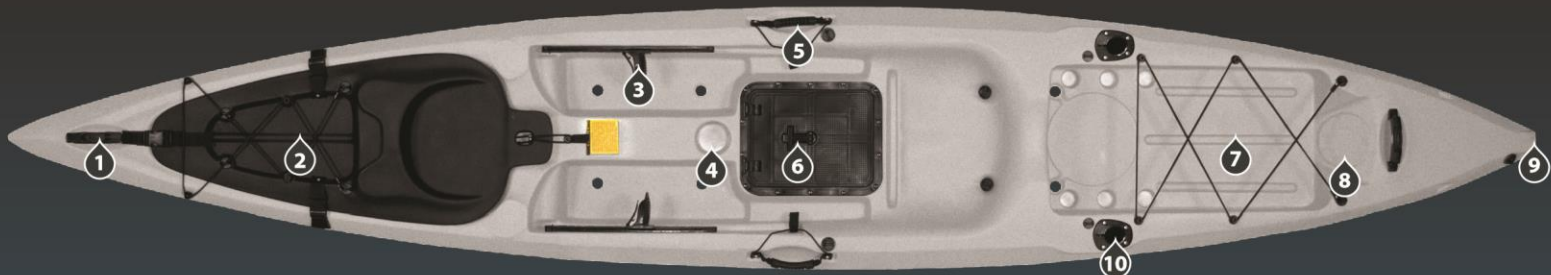

Malibu Kayaks

X-13

Length	Width	Depth	Weight	Max. Capacity
13' 10" (422 cm)	29" (74 cm)	11.5" (29 cm)	60 lbs (27 kg)	450 lbs (204 kg)

X-13

Seeking performance with a plethora of fishing possibilities? The X-13 is your kayak. This 13' cross-performance kayak is designed for speed yet has plenty of storage space – including 2 rear rod holders – for those lengthy fishing trips.

Optional Features

Rudder Kit

4" Round Hull Access

5 Gal. Live Bait Bucket With Pump Kit

X-Wing Sliding Console

Recreational

- 1. Bow & Stern Handles
- 2. Gator Hatch
- 3. Adjustable Footrest
- 4. Molded Cup Holder
- 5. Side Carry Handles/
Paddle Holders
- 6. Rectangular Hatch with Bag
- 7. Rear Bungee Storage
- 8. Optional Hull Access
- 9. Rudder Inserts

Fish & Dive

- Including Recreational features
- 10. Rear Rod Holders (2x)

Hull Transducer Area For Fish Finder

Big Storage

Extra Seating

Fish Finder

Speed