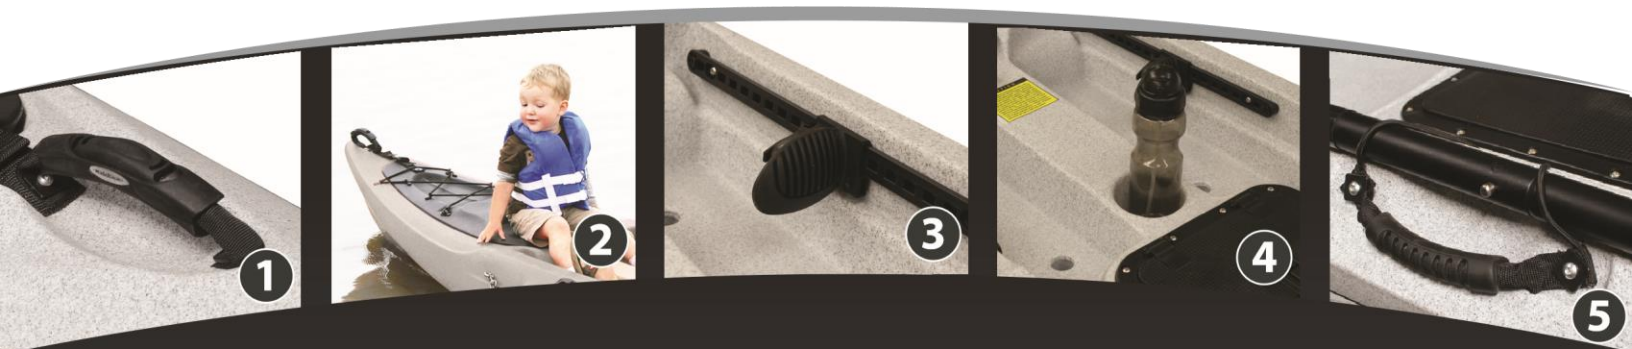

Malibu Kayaks

X-13

Length	Width	Depth	Weight	Max. Capacity
13' 10" (422 cm)	29" (74 cm)	11.5" (29 cm)	60 lbs (27 kg)	450 lbs (204 kg)

X-13

Seeking performance with a plethora of fishing possibilities? The X-13 is your kayak. This 13' cross-performance kayak is designed for speed yet has plenty of storage space – including 2 rear rod holders – for those lengthy fishing trips.

Optional Features

Rudder Kit

4" Round Hull Access

5 Gal. Live Bait Bucket With Pump Kit

X-Wing Sliding Console

Recreational

- 1. Bow & Stern Handles
- 2. Gator Hatch
- 3. Adjustable Footrest
- 4. Molded Cup Holder
- 5. Side Carry Handles/
Paddle Holders
- 6. Rectangular Hatch with Bag
- 7. Rear Bungee Storage
- 8. Optional Hull Access
- 9. Rudder Inserts

Fish & Dive

- Including Recreational features
- 10. Rear Rod Holders (2x)

Hull Transducer Area For Fish Finder

Big Storage

Extra Seating

Fish Finder

Speed