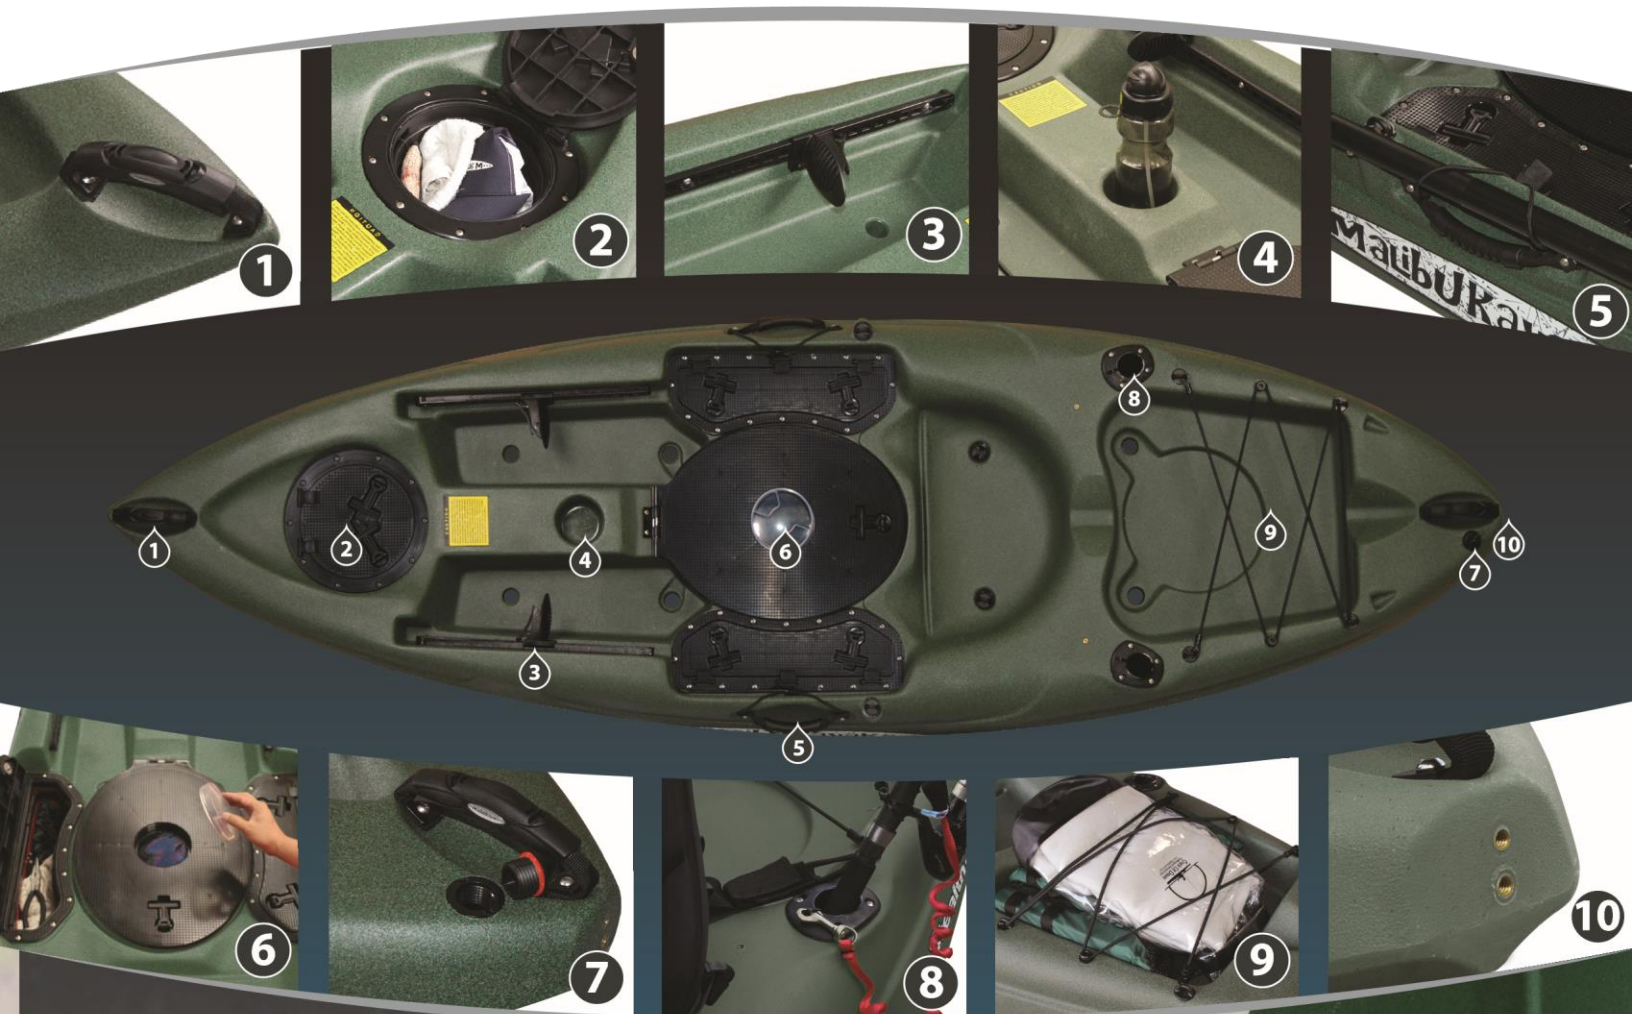

## Stealth-9

Sized for mobility like our popular Mini-X but set up for the serious angler, the Stealth-9 is a small fish and dive kayak that packs a punch. Equipped with our 3-hatch Center Bait Tank System, the Stealth-9 is the ideal fishing mini-kayak.

## Optional Features

5 Gal. Live Bait Bucket With Pump Kit

Live Bait Tank Pump Kit

X-Wing Sliding Console

Rudder Kit

Trolling Motor Mount

[www.MalibuKayaks.com](http://www.MalibuKayaks.com)

©2016 Malibu Kayaks All Rights Reserved  
Made in USA

**Fish & Dive**

- 1. Bow & Stern Handles
- 2. Front 8" Round Hatch w/ Bucket
- 3. Adjustable Footrest
- 4. Molded Cup Holder
- 5. Side Carry Handles / Paddle Holders
- 6. Center Bait Tank System
- 7. Drain Plug
- 8. Rear Rod Holders (x2)
- 9. Rear Bungee Storage
- 10. Rudder Inserts

**Hull Transducer Area For Fish Finder**

Fish Finder

Live Bait

Standing Platform