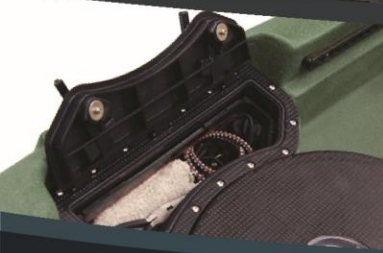

# Stealth-9

*with Center Bait Tank System*

Center Bait Tank System

**Length**

9'3"  
(282 cm)

**Width**

33.5"  
(85 cm)

**Depth**

## Stealth-9

Sized for mobility like our popular Mini-X but set up for the serious angler, the Stealth-9 is a small fish and dive kayak that packs a punch. Equipped with our 3-hatch Center Bait Tank System, the Stealth-9 is the ideal fishing mini-kayak.