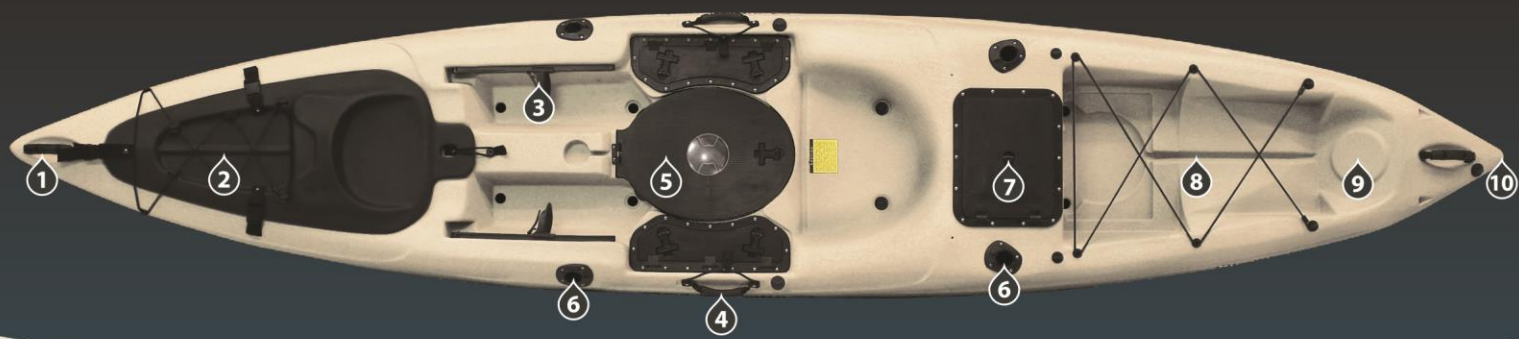

Stealth-14

with Center Bait Tank System

Length

14' 4"
(437 cm)

Width

33"
(84 cm)

Depth

12"
(30 cm)

Weight

62 lbs
(28 kg)

Max. Capacity

550 lbs
(250 kg)

Stealth-14

The top of the line Stealth series, the Stealth-14 provides ample 550 lb. storage capacity, Gator Hatch, patented casting platform, and of course, our 3-hatch Center Bait Tank System. A must for the discerning angler who demands everything.

Optional Features

5 Gal. Live Bait Bucket With Pump Kit

Live Bait Tank Pump Kit

X-Wing Sliding Console

Rudder Kit

4" Round Hatch

www.MalibuKayaks.com

©2016 Malibu Kayaks All Rights Reserved
Made in USA

Fish & Dive

- 1. Bow & Stern Handles
- 2. Gator Hatch
- 3. Adjustable Footrest
- 4. Side Carry Handles/
Paddle Holders
- 5. Center Bait Tank System
- 6. Front and Rear Rod
Holders (x4)
- 7. Rear Rectangular
Hatch w/ Bag
- 8. Rear Bungee Storage
- 9. Optional Hull Access
- 10. Rudder Inserts