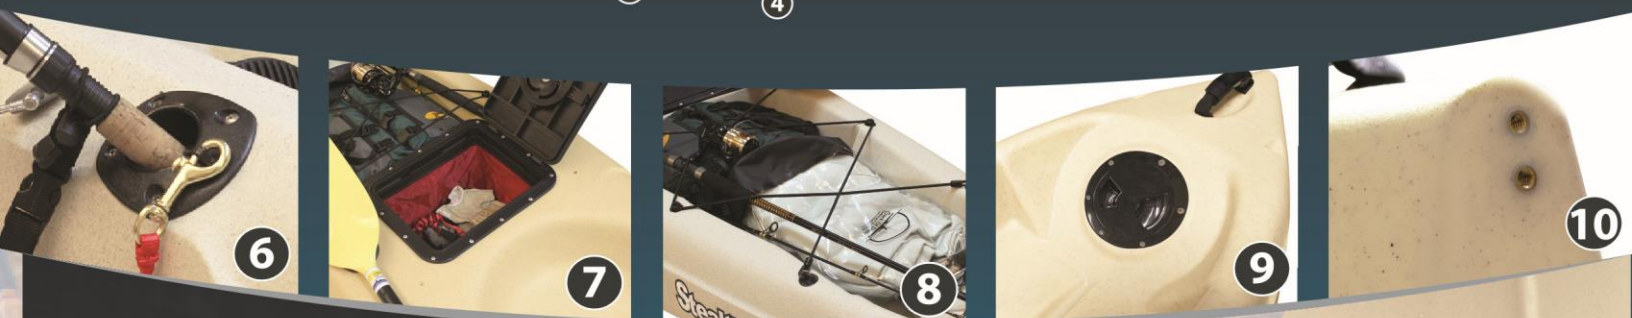

Optional Features

5 Gal. Live Bait Bucket With Pump Kit

Live Bait Tank Pump Kit

X-Wing Sliding Console

Rudder Kit

4" Round Hatch

www.MalibuKayaks.com

©2016 Malibu Kayaks All Rights Reserved
Made in USA

Fish & Dive

- 1. Bow & Stern Handles
- 2. Gator Hatch
- 3. Adjustable Footrest
- 4. Side Carry Handles/
Paddle Holders
- 5. Center Bait Tank System
- 6. Front and Rear Rod
Holders (x4)
- 7. Rear Rectangular
Hatch w/ Bag
- 8. Rear Bungee Storage
- 9. Optional Hull Access
- 10. Rudder Inserts