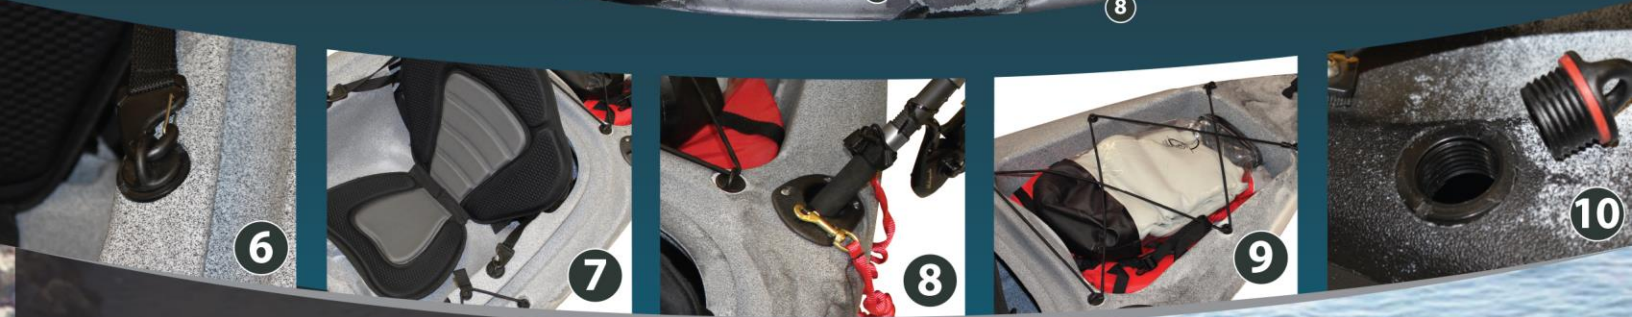

## Sierra-10

Unlike our other kayaks, the Sierra-10 is a sit-inside model, giving it a stable, dry ride for winter kayaking. Great for the all-season fisherman, the Sierra-10 comes equipped with our Apex-1 seat, 2 rod holders, and ample storage space.

### Optional Features

8" Round Hatch  
w/Bucket

5 gal. Live Bait  
Bucket With Pump  
Kit

## Fish & Dive

- 1. Bow & Stern Handles
- 2. Front Bungee Storage
- 3. Adjustable Footrest
- 4. Leg-Rest Pads
- 5. Bungee Paddle Holder
- 6. Threaded Eyelets
- 7. Apex-1 Seat
- 8. Rear Rod Holders (x2)
- 9. Rear Bungee Storage
- 10. Drain Plug