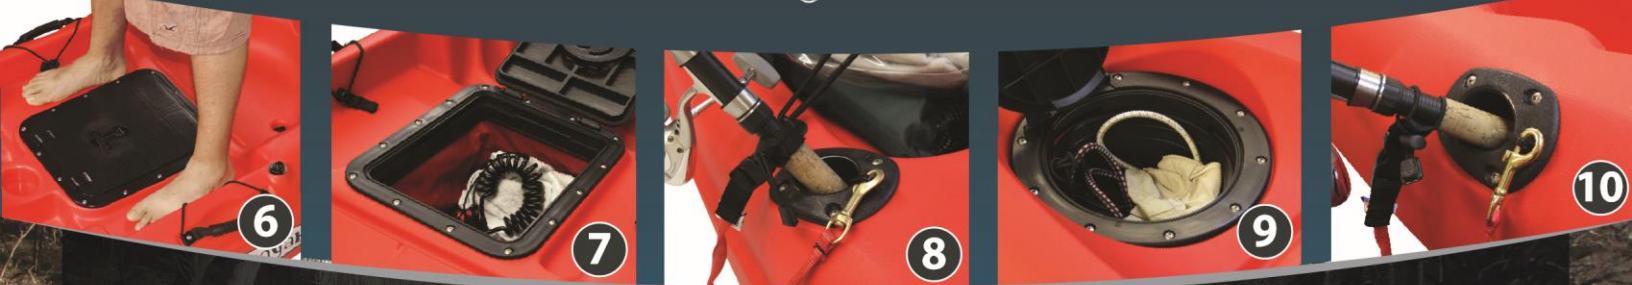

## Mini-X

Great for beginners, the Mini-X is lightweight, durable, and easy to maneuver. This smaller version of our X-Factor is ideal when you need responsiveness. Perfect for recreation yet ready for fishing and diving. Now with standing platform.

### Optional Features

5 Gal. Live Bait  
Bucket With  
Pump Kit

X-Wing Sliding  
Console

## Standard

- 1. Bow & Stern Handles
- 2. Adjustable Footrest
- 3. Molded Cup Holder
- 4. Side Carry Handles / Paddle Holders
- 5. Rear Bungee Storage
- 6. Standing Platform

## Recreational

- Including Standard features
- 7. Center Rectangular Hatch w/ Bag
- 8. Rear Rod Holders (x2)