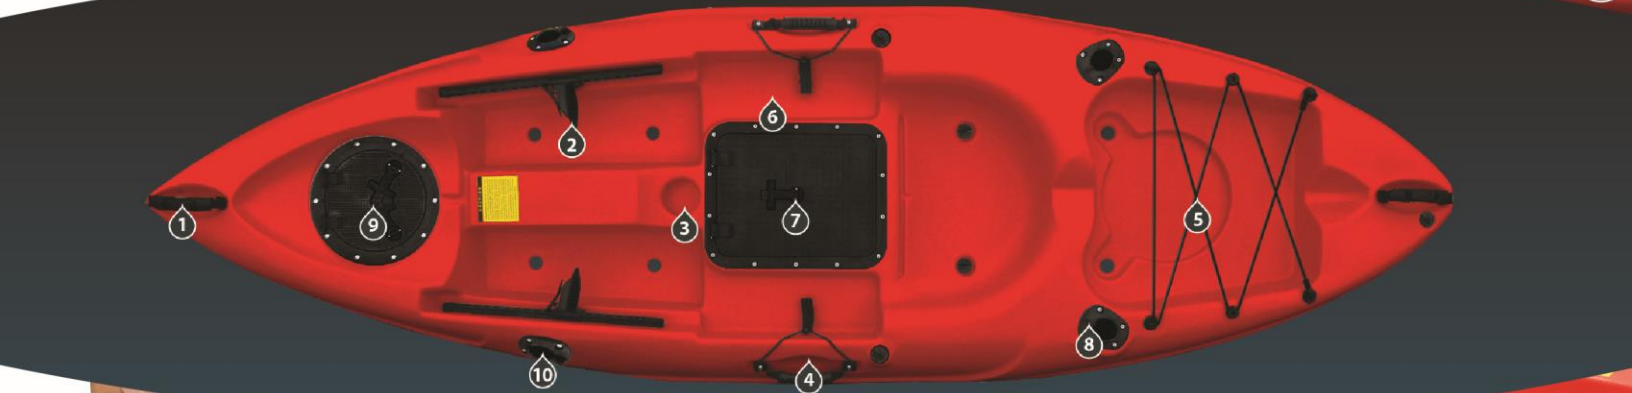

## Mini-X

Great for beginners, the Mini-X is lightweight, durable, and easy to maneuver. This smaller version of our X-Factor is ideal when you need responsiveness. Perfect for recreation yet ready for fishing and diving. Now with standing platform.

### Optional Features

5 Gal. Live Bait  
Bucket With  
Pump Kit

X-Wing Sliding  
Console