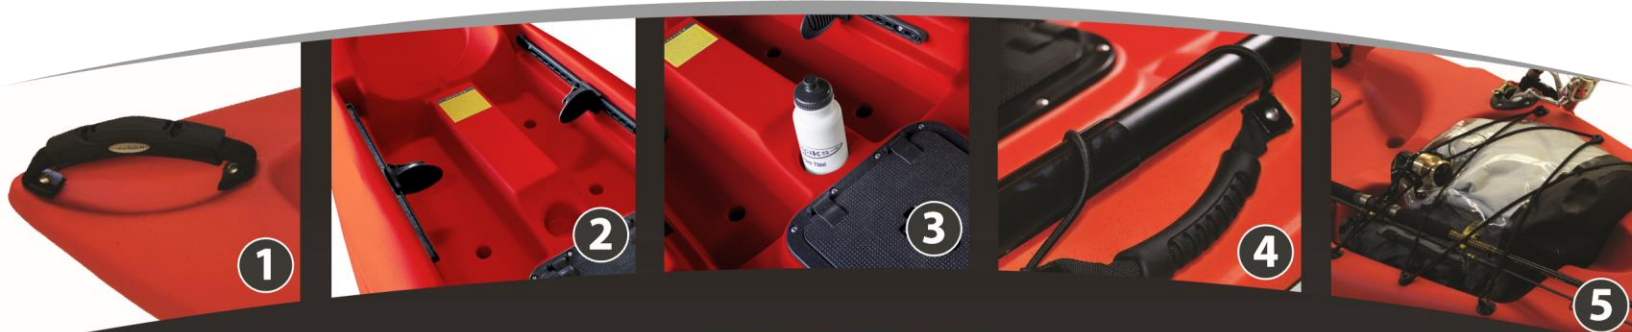

## Mini-X

Great for beginners, the Mini-X is lightweight, durable, and easy to maneuver. This smaller version of our X-Factor is ideal when you need responsiveness. Perfect for recreation yet ready for fishing and diving. Now with standing platform.

### Optional Features

5 Gal. Live Bait  
Bucket With  
Pump Kit

X-Wing Sliding  
Console

## Recreational

- Including Standard features
- 7. Center Rectangular Hatch w/ Bag
- 8. Rear Rod Holders (x2)

## Fish & Dive

- Including Recreational features
- 9. Front 8" Round Hatch w/ Bucket
- 10. Front Rod Holders (x2)

Light Weight

Standing Platform