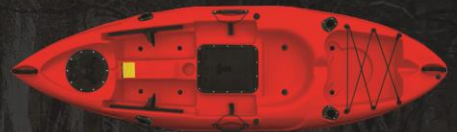

Fish & Dive

- Including Recreational features
9. Front 8" Round Hatch w/ Bucket
10. Front Rod Holders (x2)

Light Weight

Standing Platform